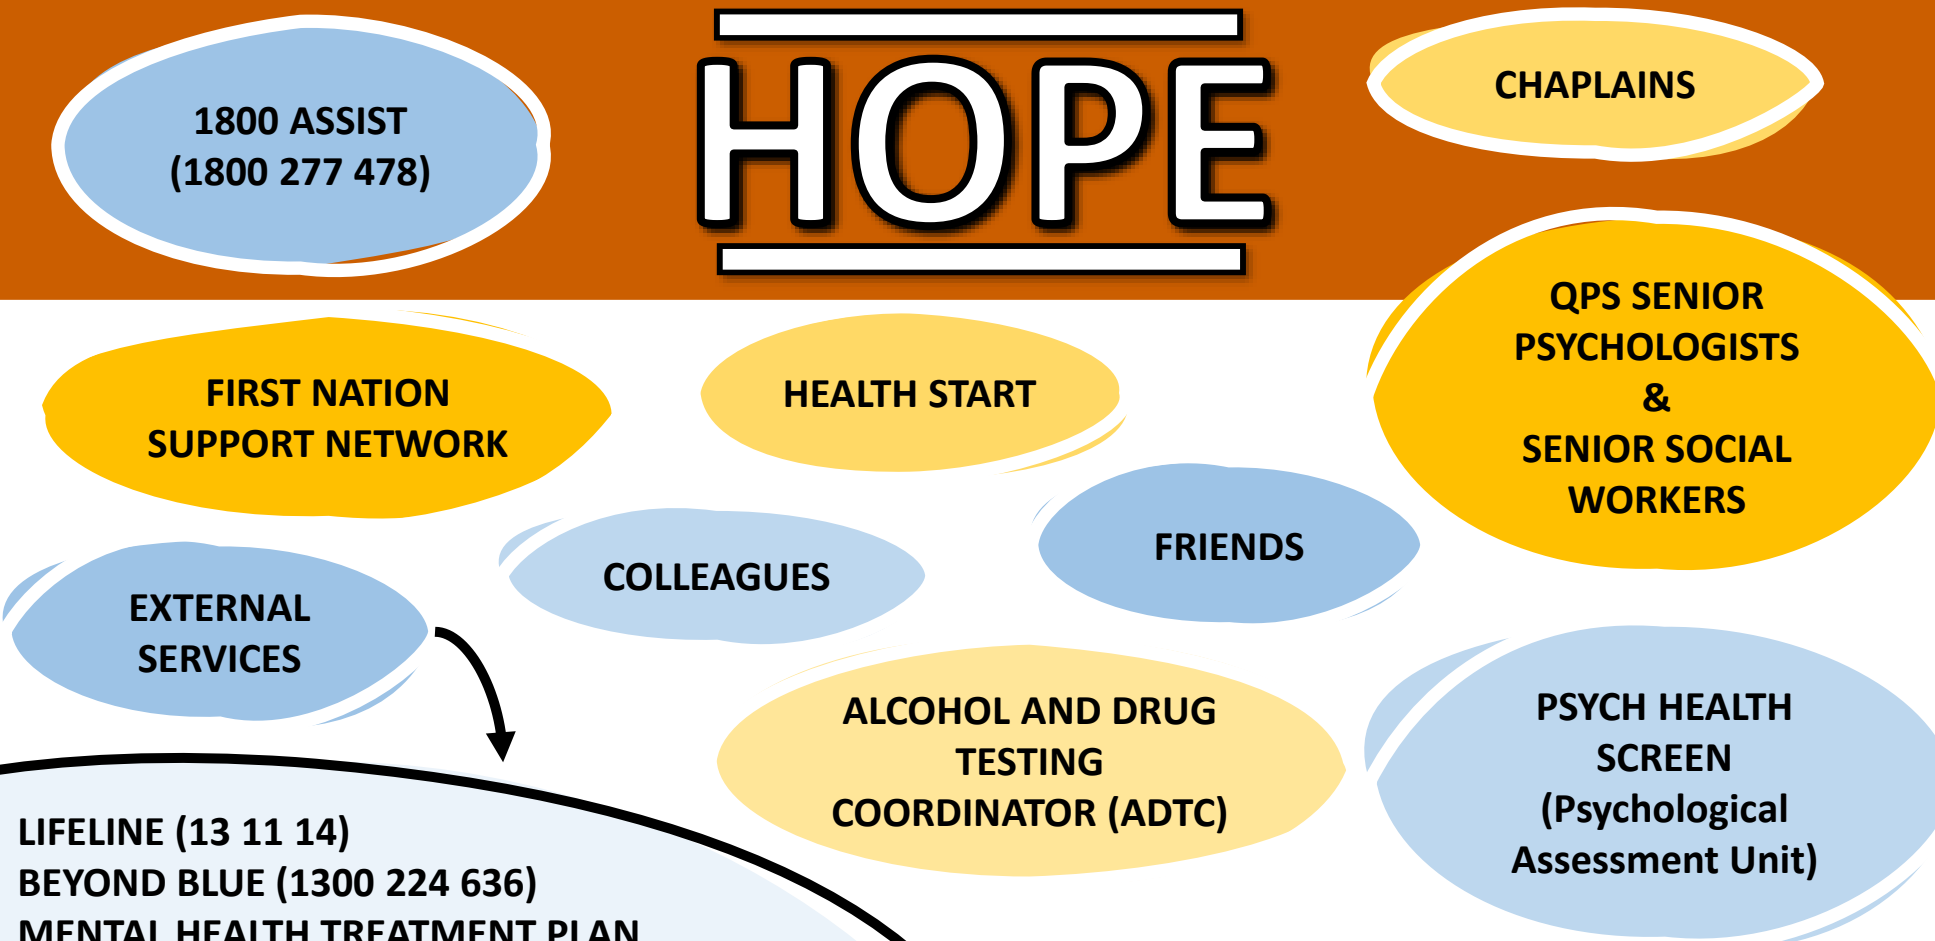

YOU HAVE OPTIONS

STOP, Look Around There are Options...

HOPE

- LIFELINE (13 11 14)
- BEYOND BLUE (1300 224 636)
- MENTAL HEALTH TREATMENT PLAN
- SUICIDE CALL BACK SERVICE (1300 659 467)
- BLACK DOG INSTITUTE (blackdoginstitute.org.au)
- STANDBY (national@standbysupport.com.au)
- PEAK FORTEM (peakfortem.fortemaustralia.org.au)
- HEADSPACE (1800 650 890)
- MENSLINE AUSTRALIA (1300 789 978)
- RELATIONSHIP AUSTRALIA (1300 364 277)
- DIVERSE VOICE (1800 184 527)
- GAMBLING HELPLINE (1800 858 858)

JUST REACH OUT!!

Scan Here