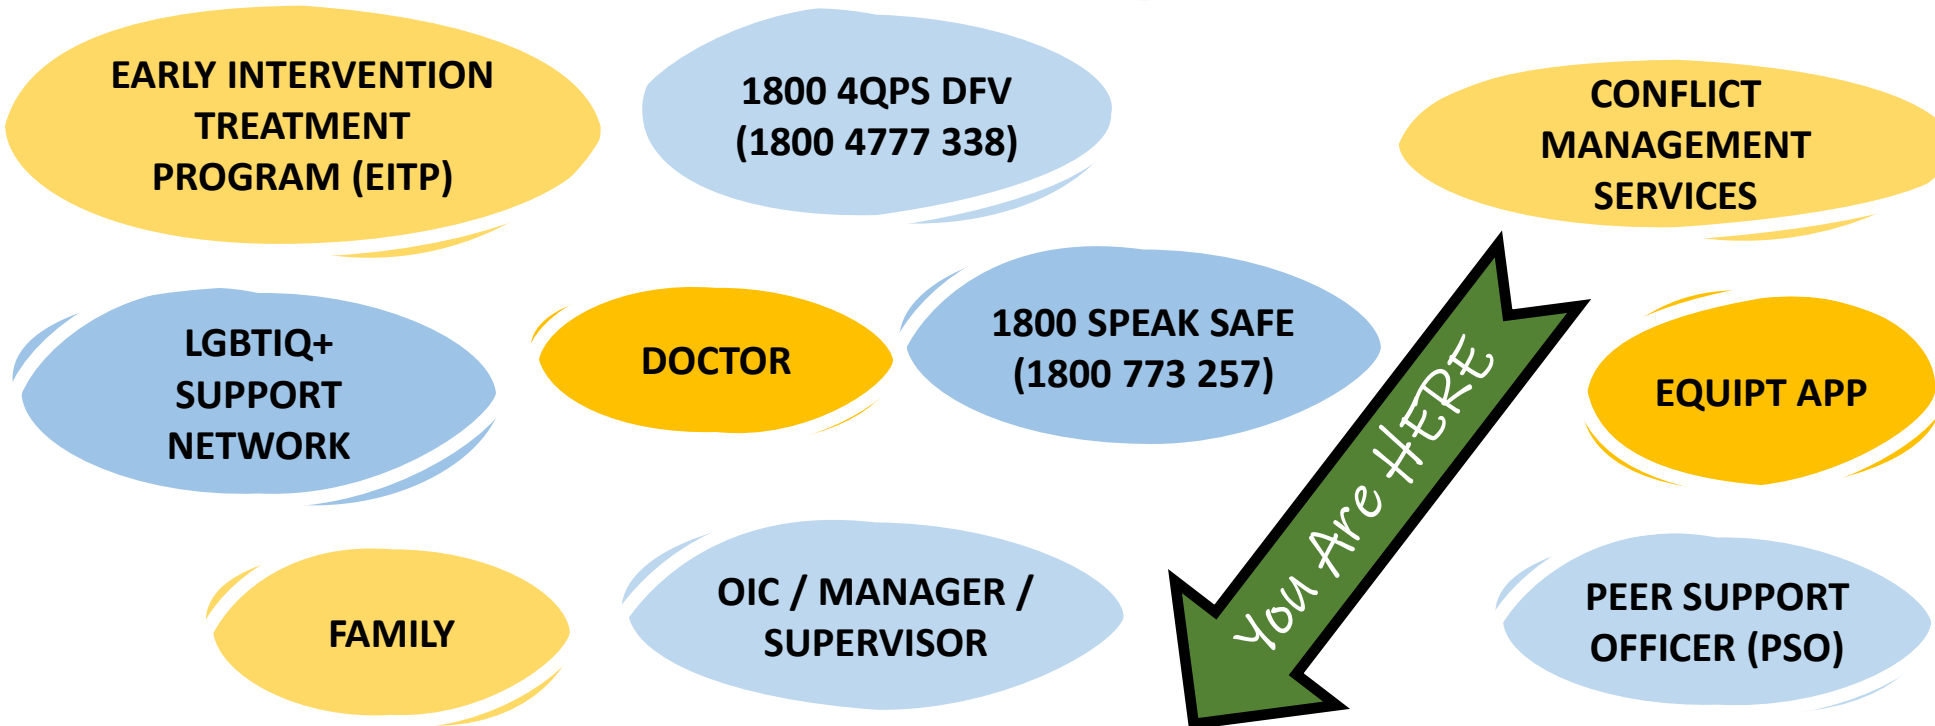

YOU HAVE OPTIONS

STOP, Look Around There are Options...

HOPE

- LIFELINE (13 11 14)
- BEYOND BLUE (1300 224 636)
- MENTAL HEALTH TREATMENT PLAN
- SUICIDE CALL BACK SERVICE (1300 659 467)
- BLACK DOG INSTITUTE (blackdoginstitute.org.au)
- STANDBY (national@standbysupport.com.au)
- PEAK FORTEM (peakfortem.fortemaustralia.org.au)
- HEADSPACE (1800 650 890)
- MENSLINE AUSTRALIA (1300 789 978)
- RELATIONSHIP AUSTRALIA (1300 364 277)
- DIVERSE VOICE (1800 184 527)
- GAMBLING HELPLINE (1800 858 858)

JUST REACH OUT!!

Scan Here